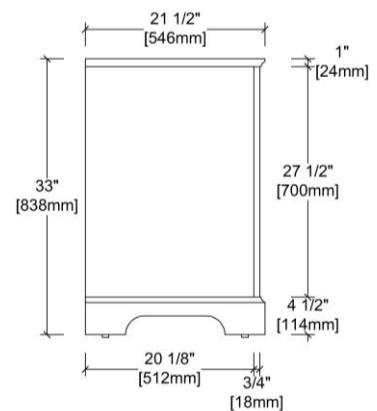

COPENHAGEN

Vanities Specification

V8027 24

BACK VIEW

TOP VIEW

V8027 30

BACK VIEW

TOP VIEW

V8027 36

BACK VIEW

TOP VIEW

V8027 48

BACK VIEW

TOP VIEW

V8027 60

BACK VIEW

TOP VIEW

SIDE VIEW