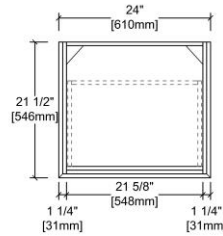

COPENHAGEN

Vanities Specification

V8027 24

BACK VIEW

TOP VIEW

V8027 30

BACK VIEW

TOP VIEW

V8027 36

BACK VIEW

TOP VIEW

V8027 48

BACK VIEW

TOP VIEW

V8027 60

BACK VIEW

TOP VIEW

SIDE VIEW