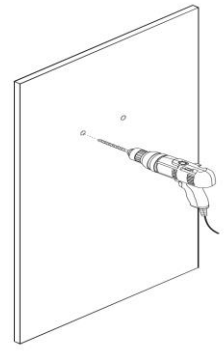

Tape

Pencil

**Supplied Spare Part**

(Clips)

(Screws)

1

2

3

4

5

**Suggestion: Fix the faucet onto the Top Between 2 and 3**

Required Tools( Not Included)			
			
Electric Drill	Drill Bit	Tape	Pencil
Supplied Spare Part  (Anchors)		 (Screws)	

1

2

3

4