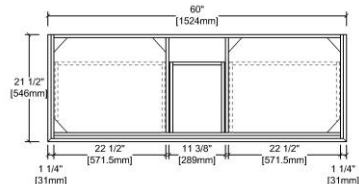

COPENHAGEN

Vanities Specification

V8027 24

BACK VIEW

TOP VIEW

V8027 30

BACK VIEW

TOP VIEW

V8027 36

BACK VIEW

TOP VIEW

V8027 48

BACK VIEW

TOP VIEW

V8027 60

BACK VIEW

TOP VIEW

SIDE VIEW