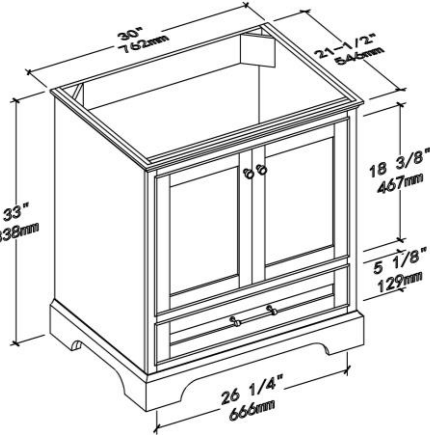

BLOSSOM®

luxury made simple

V8027 30

COPENHAGEN
Series Vanities

Specification & Installation Guide