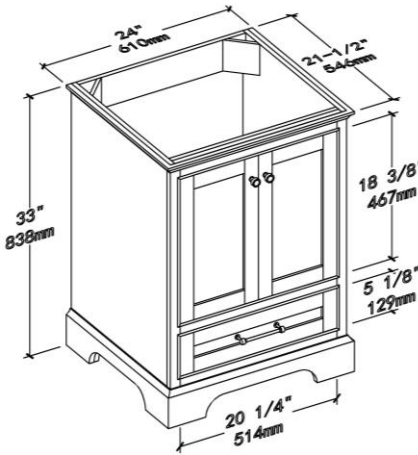

BLOSSOM®

luxury made simple

V8027 24

COPENHAGEN
Series Vanities

Specification & Installation Guide