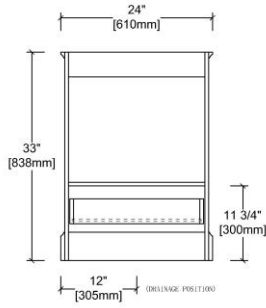

COPENHAGEN

Vanities Specification

V8027 24

BACK VIEW